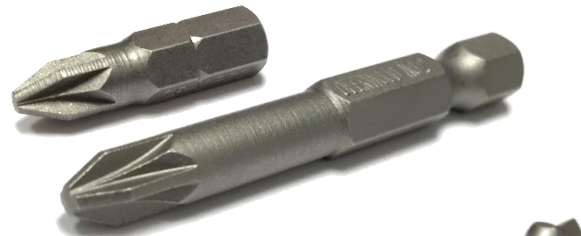

1 Piece Pozi Drive Bits

Size	Part #	Pack Qty
#1 x 1	TBP100X100TS	10
#2 x 1	TBP200X100TS	10
#2 x 2	TBP200X200TS	10
#3 x 1	TBP300X100TS	10